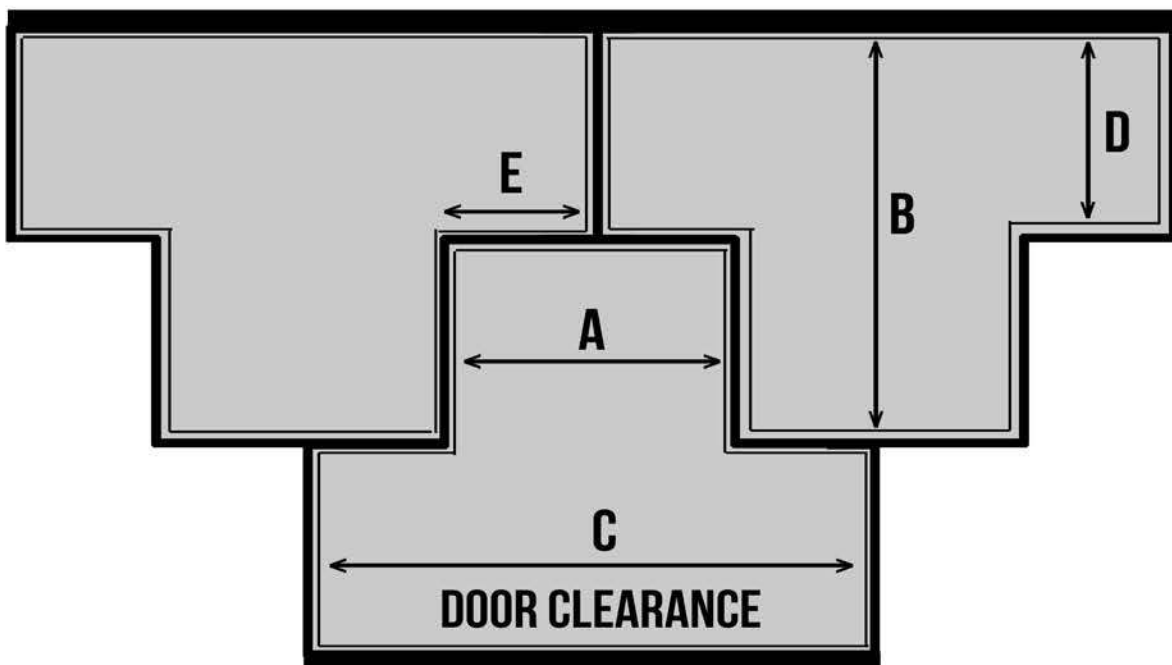

T-HANGAR DIMENSIONS*

FOR FURTHER INFORMATION, CONTACT (805) 781-5205

HANGAR SIZE	SMALL (A)	SMALL (B)	MEDIUM (A)	MEDIUM (B)	LARGE
A	20'-8"	20'-8"	22'-5"	22'-5"	23'-8"
B	34'-5"	33'-8"	39'-1"	38'-6"	39'-1"
C	42'	42'	45'-6"	45'-6"	48'
D	16'-5"	15'-8"	19'	19'	24'-2"
E	11'	11'	11'-6"	11'-6"	12'-2"
VERTICAL DOOR	14'	14'	14'	14'	16'

OUTSIDE FACE OF FOUNDATION

*ALL DIMENSIONS ARE APPROXIMATE

OUTSIDE FACE OF FOUNDATION