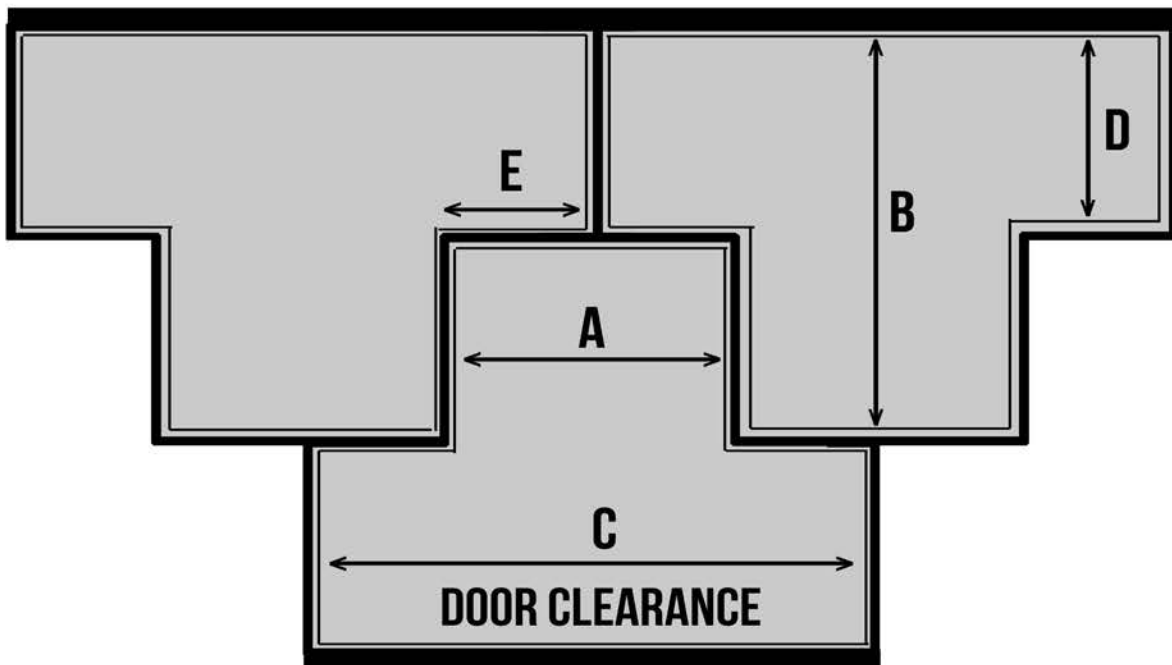

T-HANGAR DIMENSIONS*

FOR FURTHER INFORMATION, CONTACT (805) 781-5205

HANGAR SIZE	SMALL (A)	SMALL (B)	MEDIUM (A)	MEDIUM (B)	LARGE
A	20'-8"	20'-8"	22'-5"	22'-5"	23'-8"
B	34'-5"	33'-8"	39'-1"	38'-6"	39'-1"
C	42'	42'	45'-6"	45'-6"	48'
D	16'-5"	15'-8"	19'	19'	24'-2"
E	11'	11'	11'-6"	11'-6"	12'-2"
VERTICAL DOOR	14'	14'	14'	14'	16'

OUTSIDE FACE OF FOUNDATION

*ALL DIMENSIONS ARE APPROXIMATE

OUTSIDE FACE OF FOUNDATION