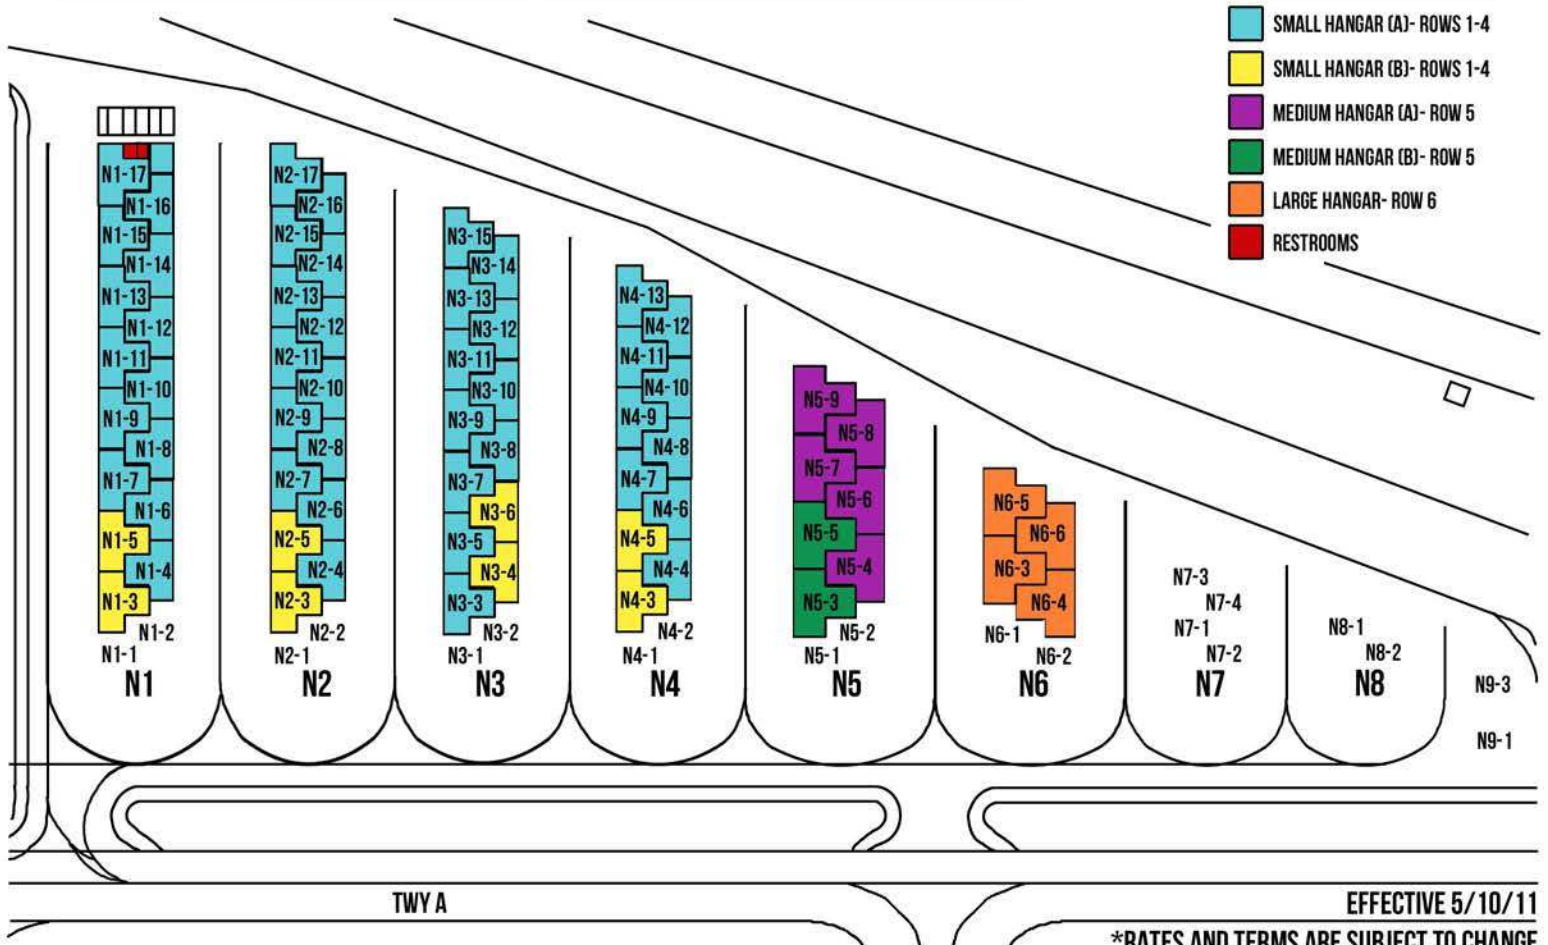

T-HANGAR RATES*

FOR FURTHER INFORMATION, CONTACT (805) 781-5205

HANGAR SIZE	SMALL (A)	SMALL (B)	MEDIUM (A)	MEDIUM (B)	LARGE
APPROX. SQ. FT.	1061	1030	1331	1297	1600
MONTHLY RENT	\$495.00	\$475.00	\$620.00	\$600.00	\$775.00
ONE YEAR TERM	\$445.50	\$427.00	\$558.00	\$540.00	\$697.00
TWO YEAR TERM	\$396.00	\$380.00	\$496.00	\$480.00	\$620.00
DEPOSIT	\$495.00	\$475.00	\$620.00	\$600.00	\$775.00