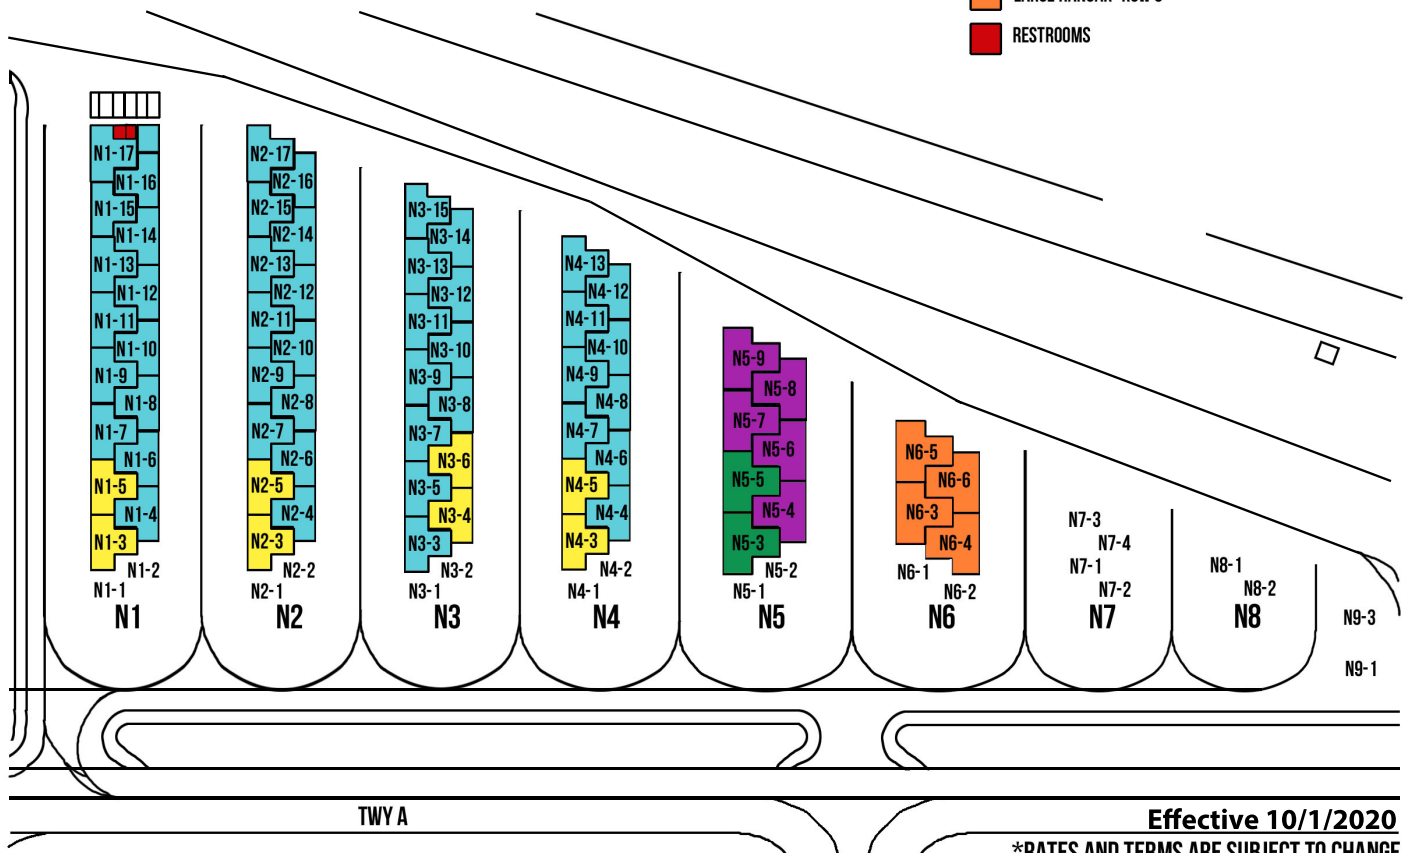

T-HANGAR RATES*

FOR FURTHER INFORMATION, CONTACT (805) 781-5205

HANGAR SIZE	SMALL (A)	SMALL (B)	MEDIUM (A)	MEDIUM (B)	LARGE
APPROX. SQ. FT.	1061	1030	1331	1297	1600
MONTHLY RENT	\$396.00	\$380.00	\$496.00	\$480.00	\$620.00
DEPOSIT	\$396.00	\$380.00	\$496.00	\$480.00	\$620.00

- SMALL HANGAR (A)- ROWS 1-4
- SMALL HANGAR (B)- ROWS 1-4
- MEDIUM HANGAR (A)- ROW 5
- MEDIUM HANGAR (B)- ROW 5
- LARGE HANGAR- ROW 6
- RESTROOMS

Effective 10/1/2020

*RATES AND TERMS ARE SUBJECT TO CHANGE