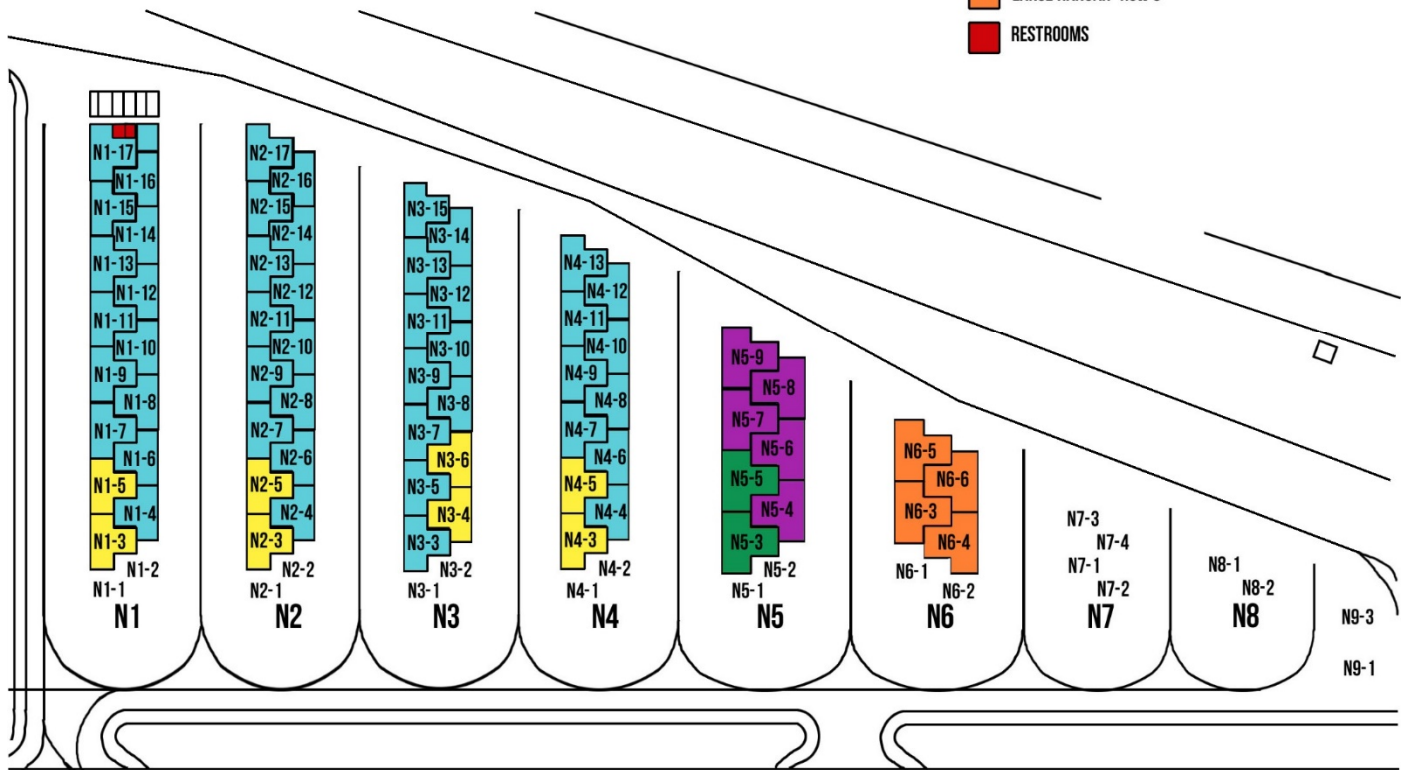

# T-HANGAR RATES\*

FOR FURTHER INFORMATION, CONTACT (805) 781-5205

HANGAR SIZE	SMALL (A)	SMALL (B)	MEDIUM (A)	MEDIUM (B)	LARGE
APPROX. SQ. FT.	1,061	1,030	1,331	1,297	1,600
MONTHLY RENT	\$475.00	\$450.00	\$600.00	\$575.00	\$720.00
DEPOSIT	\$475.00	\$450.00	\$600.00	\$575.00	\$720.00

- SMALL HANGAR (A)- ROWS 1-4
- SMALL HANGAR (B)- ROWS 1-4
- MEDIUM HANGAR (A)- ROW 5
- MEDIUM HANGAR (B)- ROW 5
- LARGE HANGAR- ROW 6
- RESTROOMS

TWY A

Effective July 1, 2023

\*RATES AND TERMS ARE SUBJECT TO CHANGE